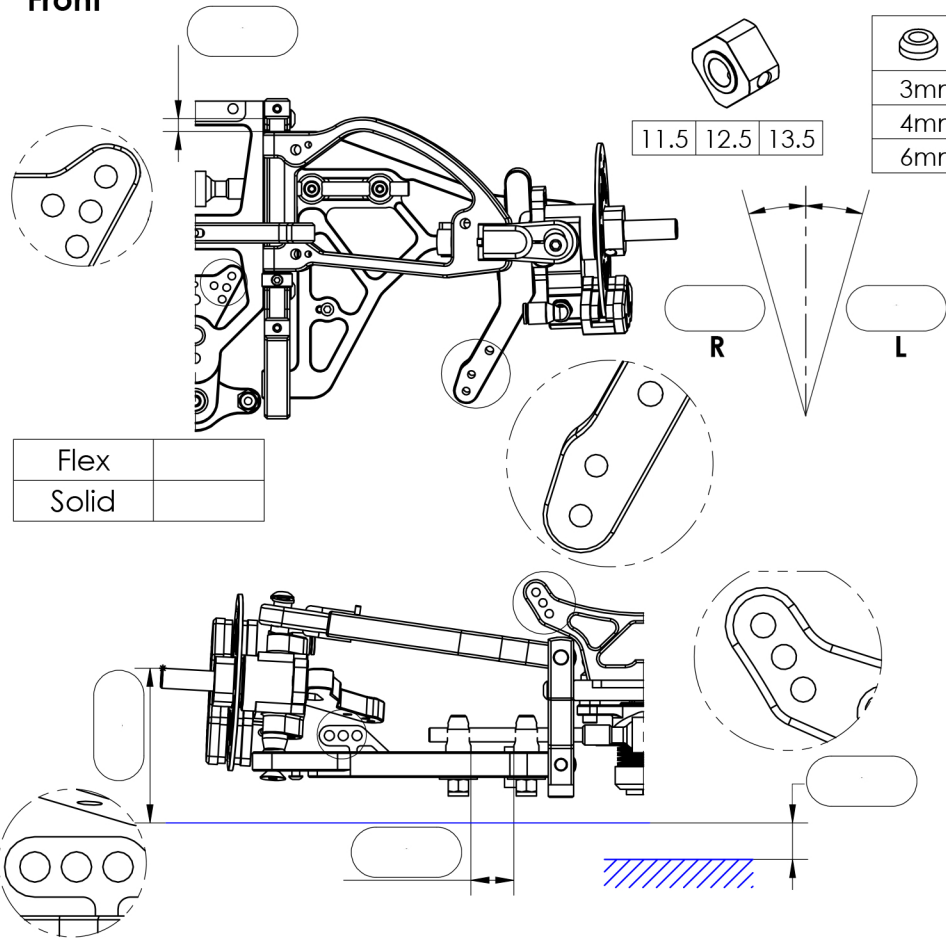

SET-UP STREET GENIUS XR3R-16

Front

Rear

Driver		Date		Tires			Transmission							Ballance [g]		
				Dx	Sx	Aditive	Engine							Front	Center	Rear
Track							31	32	33	34	35	36	37			
Track Temp				Front			Middle Axle							Note		
Condition	Technical	Mixed	Fast	Rear												
Traction	Low	Medium	High	Body												
Shocks				Engine			Total Ratio									
Oil				Spring			Air Filter			Differential Unit						
Hole				Exhaust			Model									
Front				Clutch			Oil		Grease							
Read																