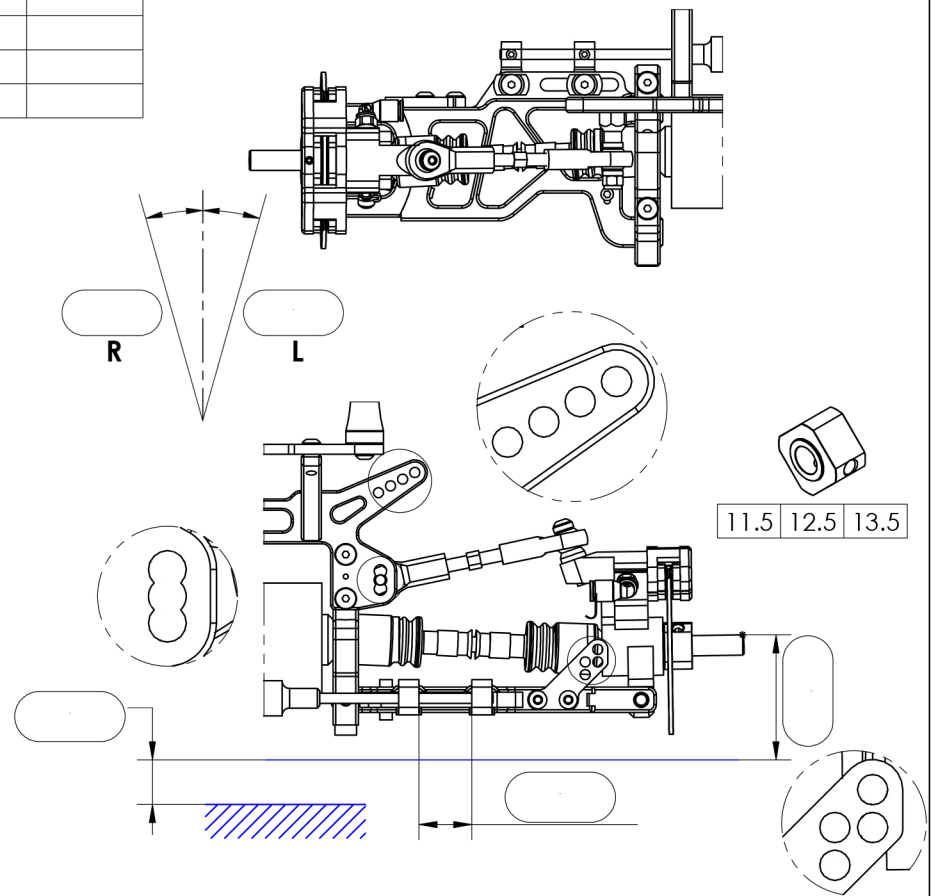

SET-UP STREET GENIUS XR3R-16

Front

Rear

Driver		Date		Tires			Transmission							Ballance [g]		
				Dx	Sx	Aditive	Engine							Front	Center	Rear
Track							31	32	33	34	35	36	37			
Track Temp				Front			Middle Axle							Note		
Condition	Technical	Mixed	Fast	Rear												
Traction	Low	Medium	High	Body												
Shocks				Engine			Total Ratio									
Oil				Spring			Air Filter			Differential Unit						
Hole				Exhaust			Model									
Front				Clutch			Oil		Grease							
Read																