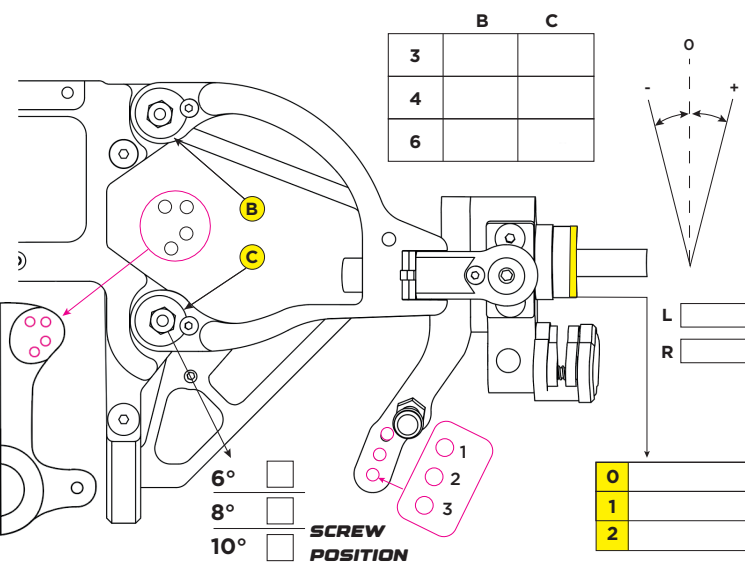

# SET UP

## FRONT

## WEIGHTS

**A**

50g  100g

YES  x1  YES  x1   
NO  x2  NO  x2

L **B** R

50g  50g

YES  YES   
NO  NO

L **C** R